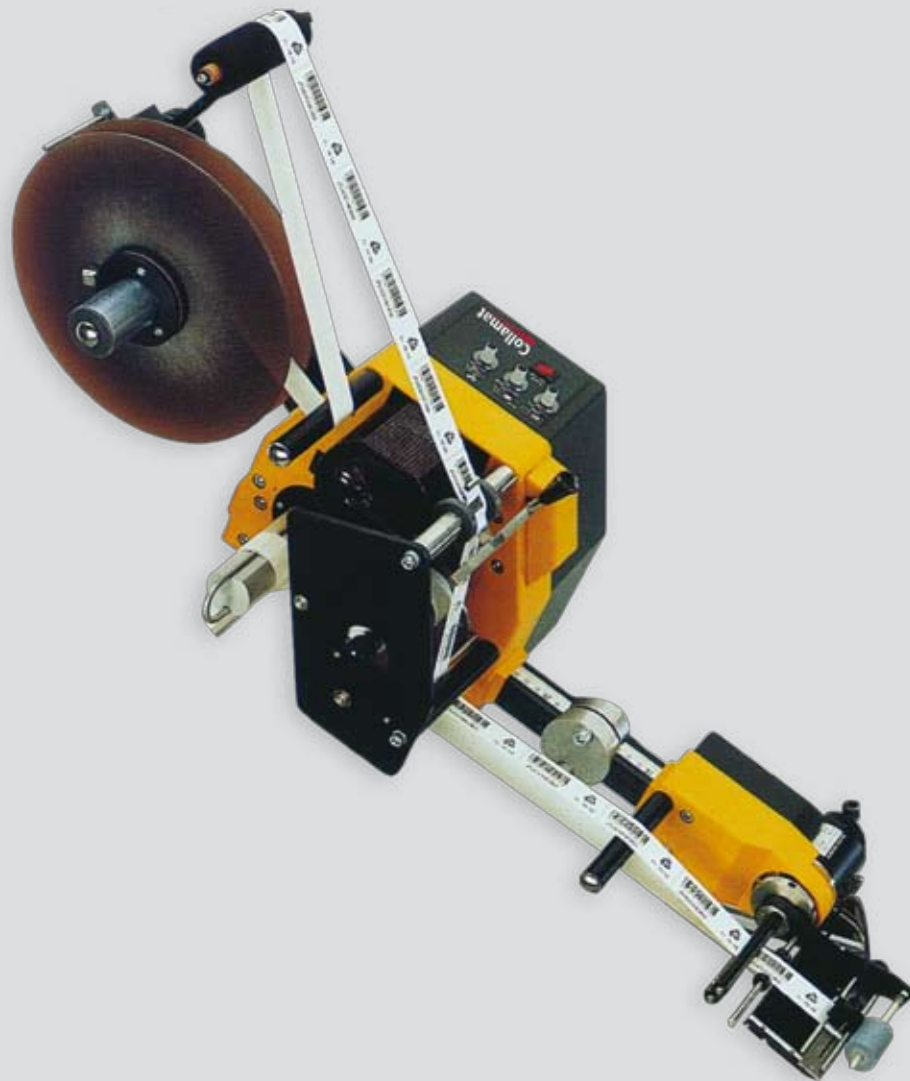

Collamat® 3600

The multifunctional. With the Collamat® 3600 labelling system you get a perfect solution for any standard application. It is compact, space-saving and easy to operate.

The typical Collamat® modularity allows you to configure the system optimal to your production requirements. Designed for semi or fully automated applications the Collamat® 3600 offers a great solution for smaller productions with demands to long lasting functionality and reliability.

FEATURES

- Flexibility – Wide application range due to the availability of various applicators for specific products
- Collamat® design – Controller, drive unit, rewinder, and operator panel integrated in one space-saving unit
- Expandable – Prepared for communication and installation of printers, hot stamps or ink jets
- Modularity – Easy adaptation to new applications
- Easy operation – Settings can easily be changed by 3 potentiometers
- Modular rail mounting – Easy plug-in expansion for options
- Fast set up – Set parameters for label scanner, predispensing, and application speed – and you are ready to work

TECHNICAL DATA C3610 C3620

Passing width of label web:	95 mm (3 3/4 in.)	160 mm (6 1/3 in.)
Feeding speed:	3 - 20 m/min (10 - 65 ft/min)	
Labelling accuracy:	± 1 mm (1/25 in.)	
Label length:	10 - 2000 mm (10/25 - 78 3/4 in.)	
Max label reel diameter:	350 mm (14 in.)	
Rewinder:	Integrated in traction unit	
Drive:	2 phase stepper motor	
Control:	Integrated in traction unit. 16 bit microprocessor.	
Settings by potentiometer:	Variable speed adjustment, label scanner sensitivity, pre-dispensing	
Applicator:	Optional: Fix, spring mounted, magnet or others	
Mounting:	Left or right	
Options:	According to separate list	
Voltage:	115-230 V / 50-60 Hz / 110 VA	
Approbation:	CE/Gost	